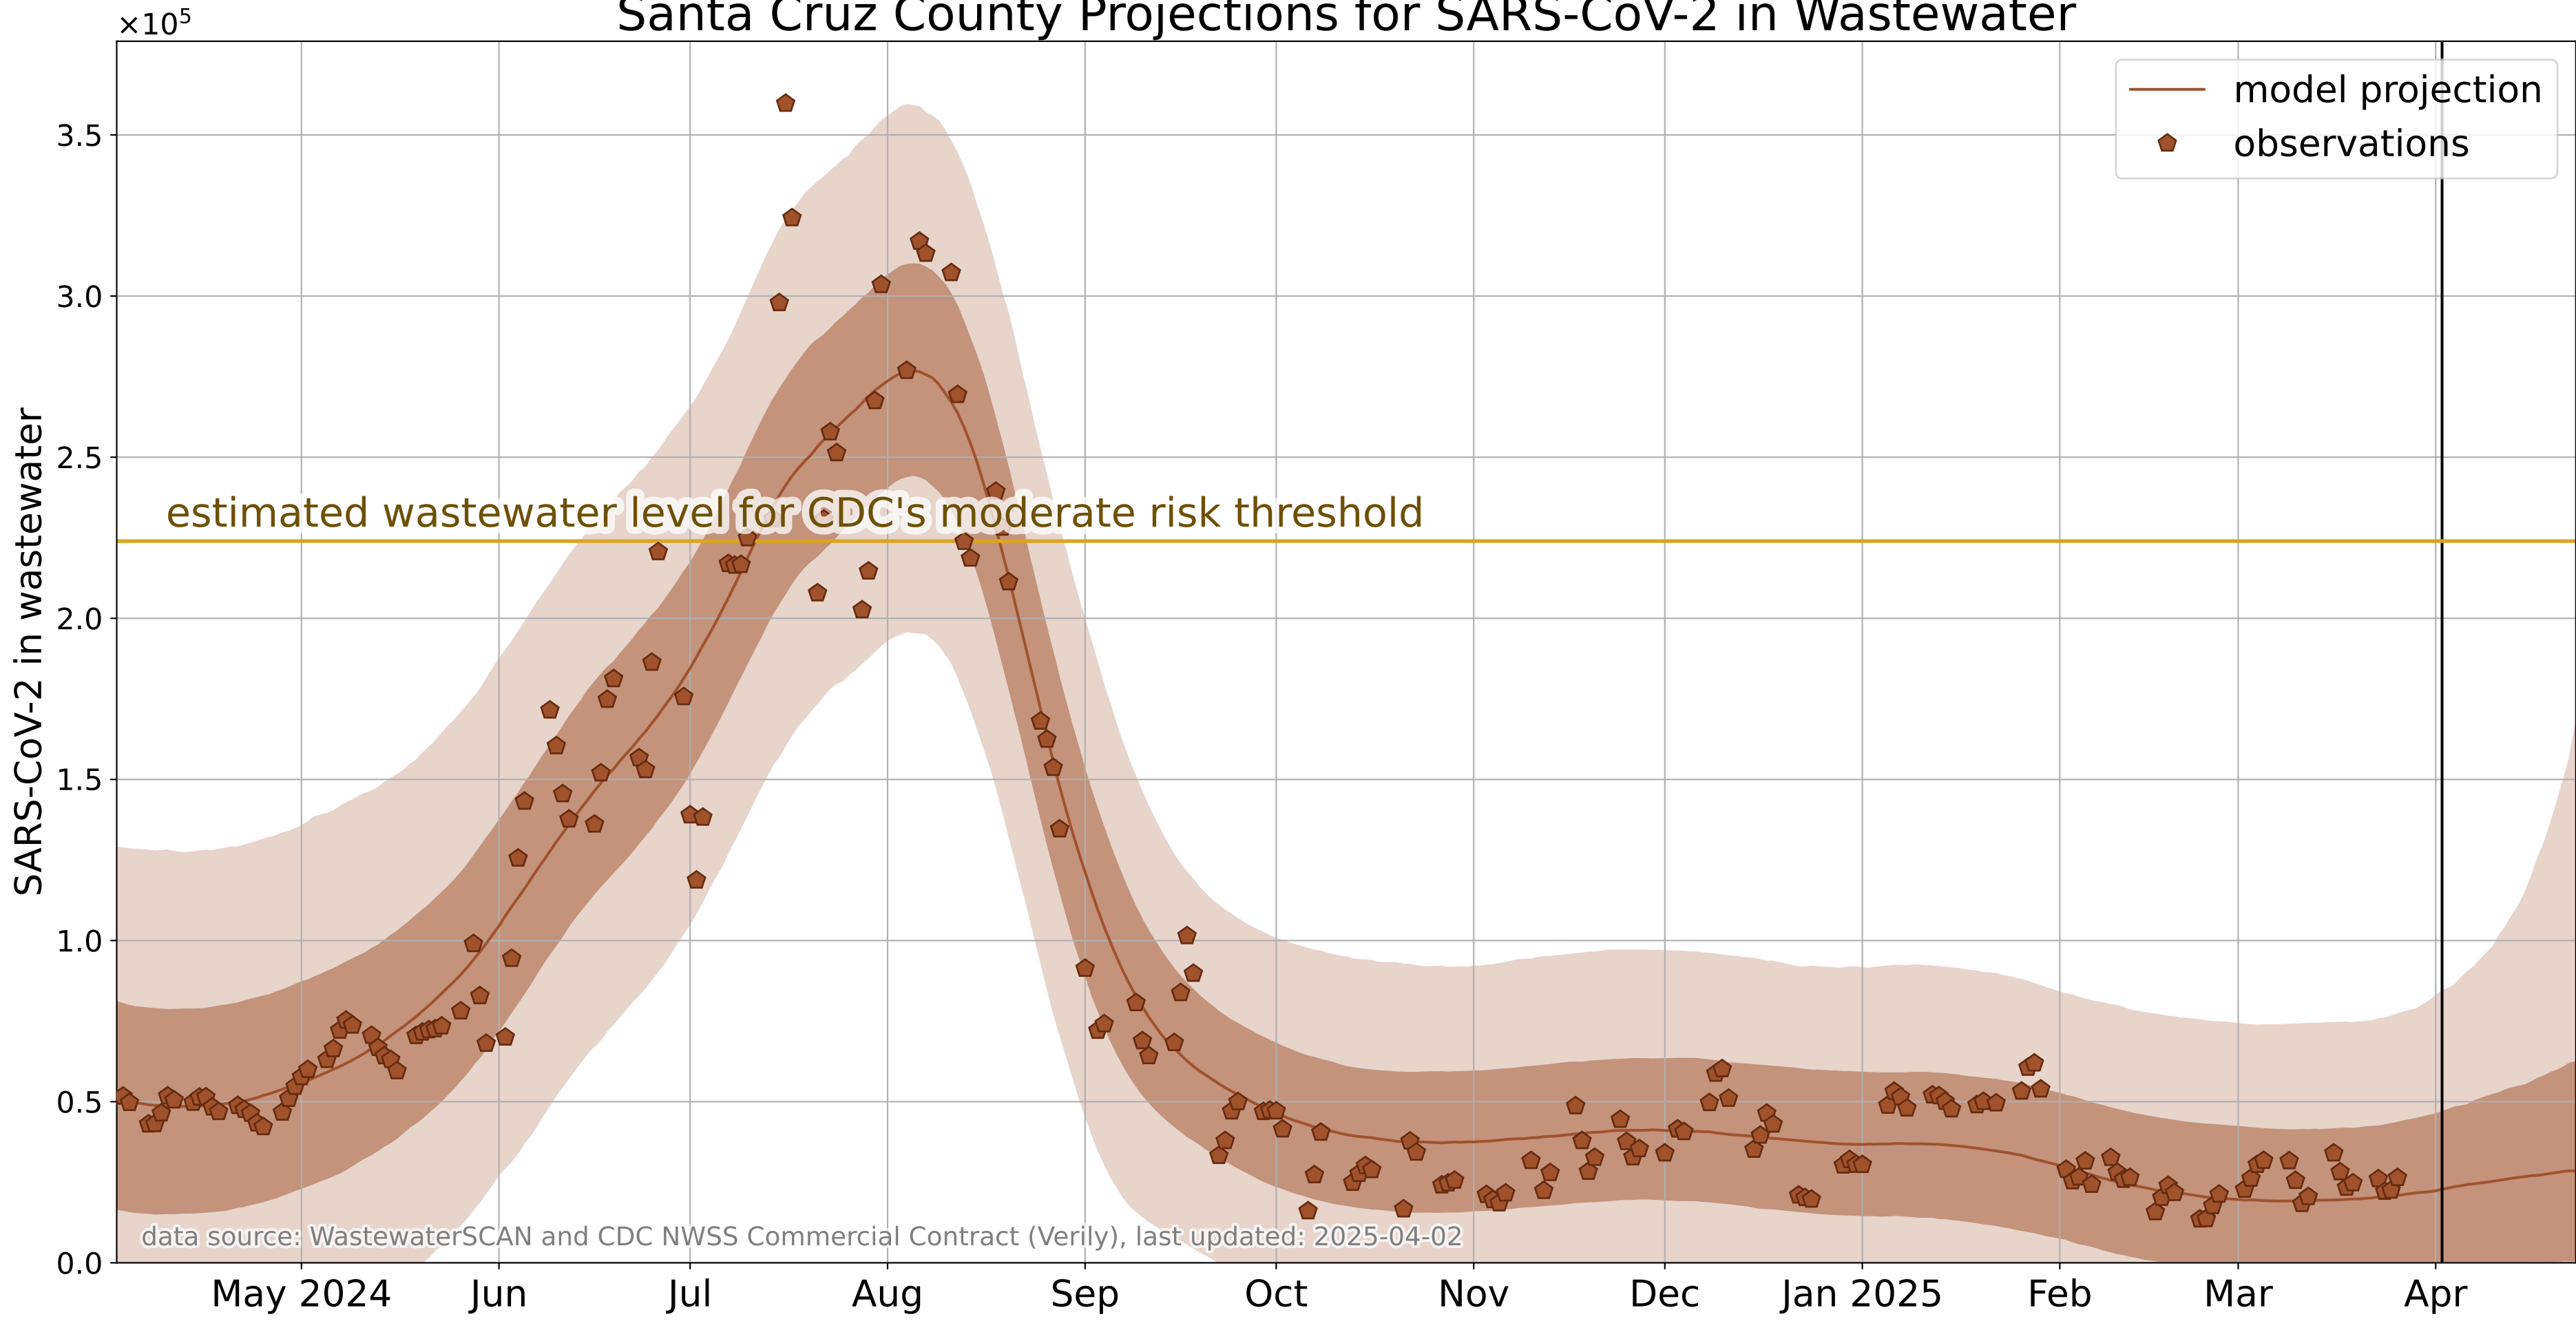

Santa Cruz County Projections for SARS-CoV-2 in Wastewater

data source: WastewaterSCAN and CDC NWSS Commercial Contract (Verily), last updated: 2025-04-02